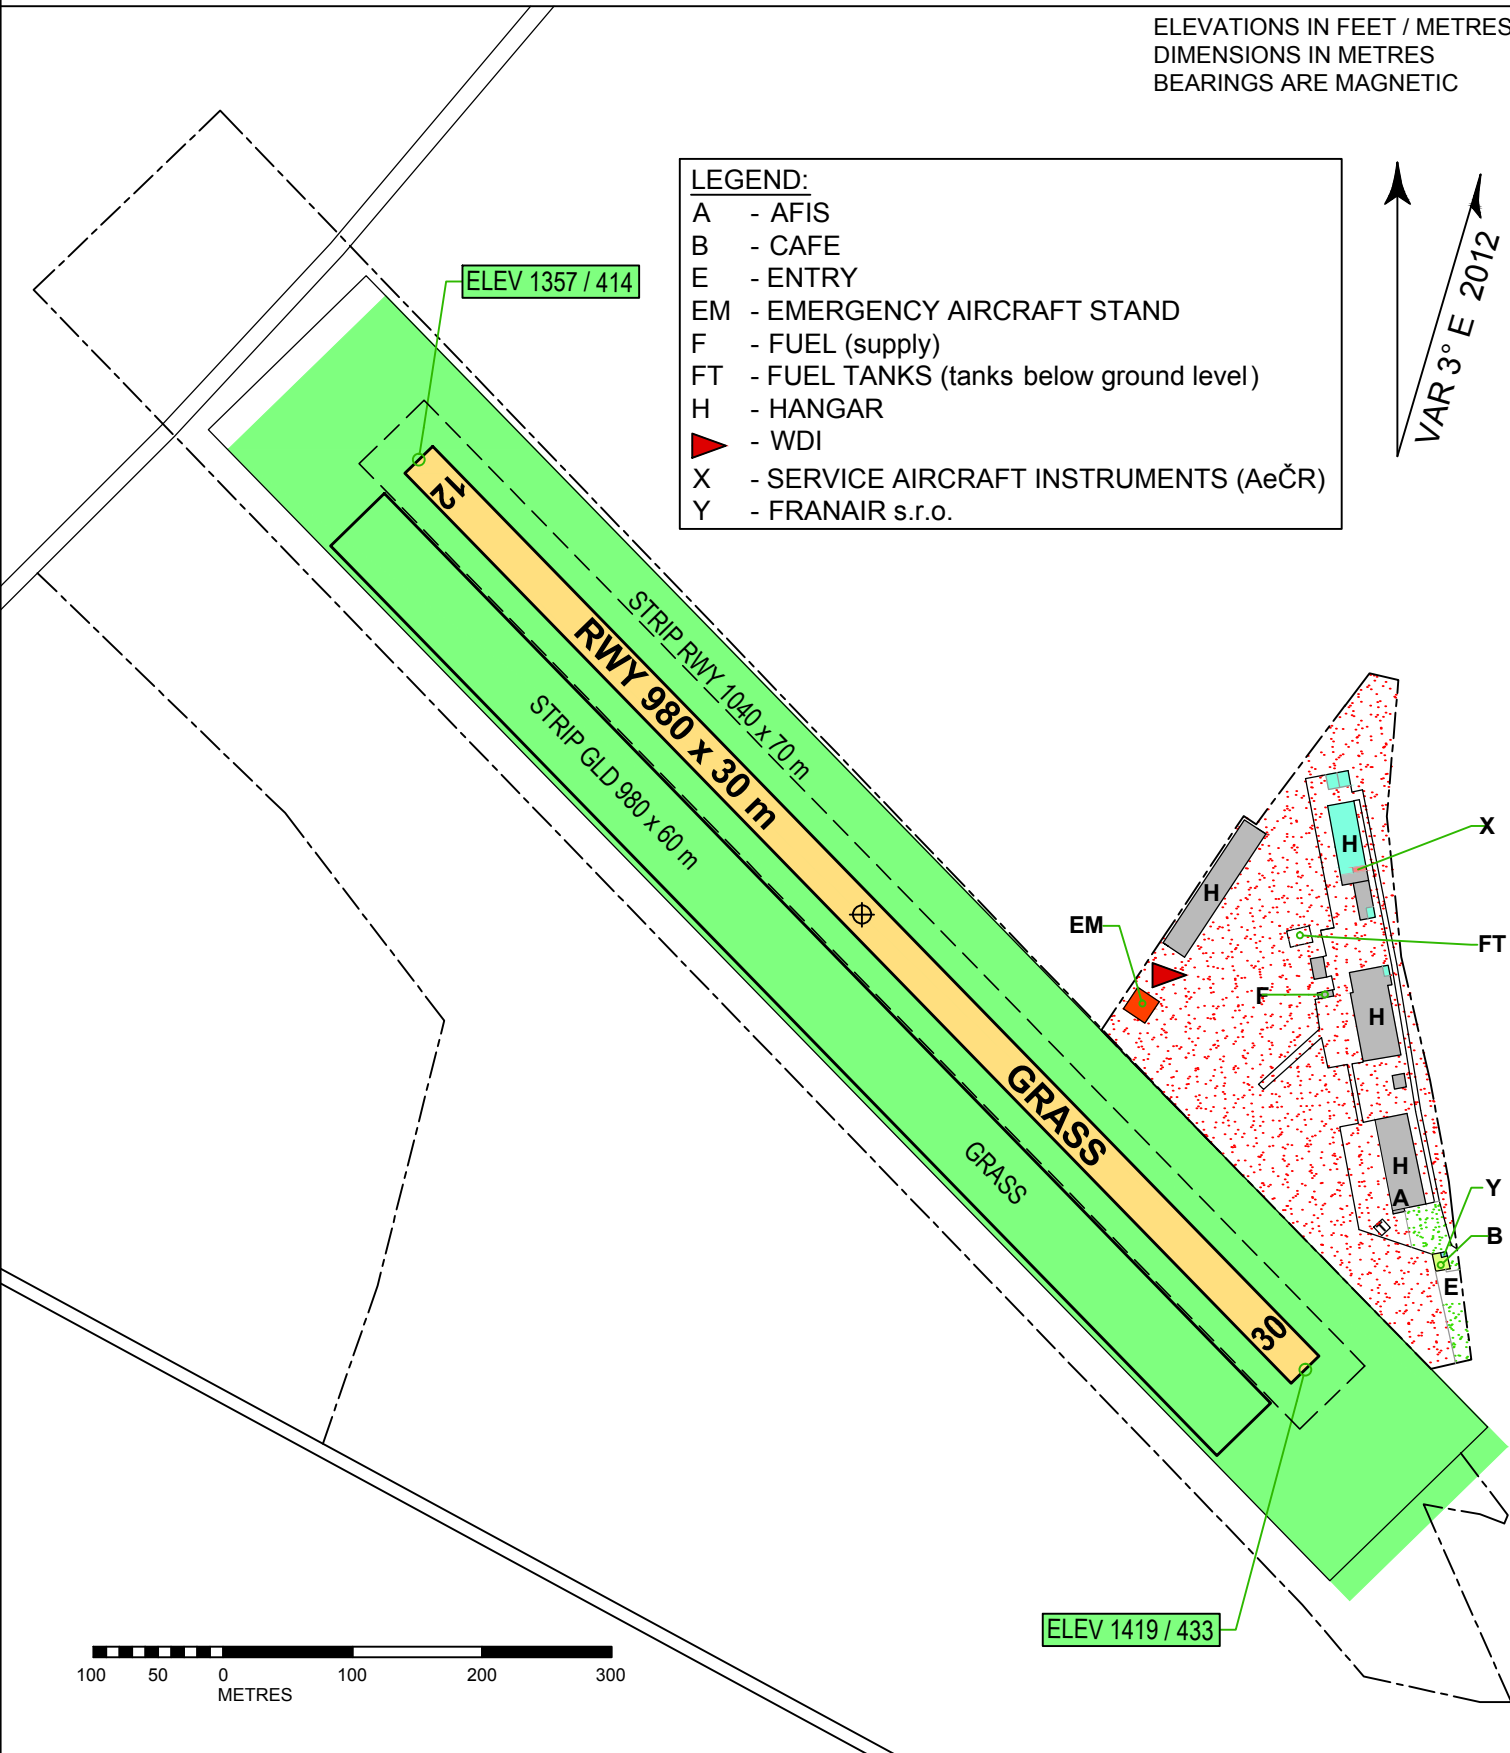

ARP 50° 06' 46" N ELEV
14° 05' 23" E 1419 ft / 433 m

KLADNO RADIO **123,475**

LKKL - Kladno AERODROME CHART

ELEVATIONS IN FEET / METRES
DIMENSIONS IN METRES
BEARINGS ARE MAGNETIC

- LEGEND:**
- A - AFIS
 - B - CAFE
 - E - ENTRY
 - EM - EMERGENCY AIRCRAFT STAND
 - F - FUEL (supply)
 - FT - FUEL TANKS (tanks below ground level)
 - H - HANGAR
 - ▶ - WDI
 - X - SERVICE AIRCRAFT INSTRUMENTS (AeČR)
 - Y - FRANAIR s.r.o.

VAR 3° E 2012

RWY	MAGNETIC DIRECTION	DIMENSIONS OF RWY	STRENGTH	TORA	TODA	ASDA	LDA
12	124°	980 x 30	6000kg/0,4MPa	980	1010	980	980
30	304°	980 x 30	6000kg/0,4MPa	980	1010	980	980